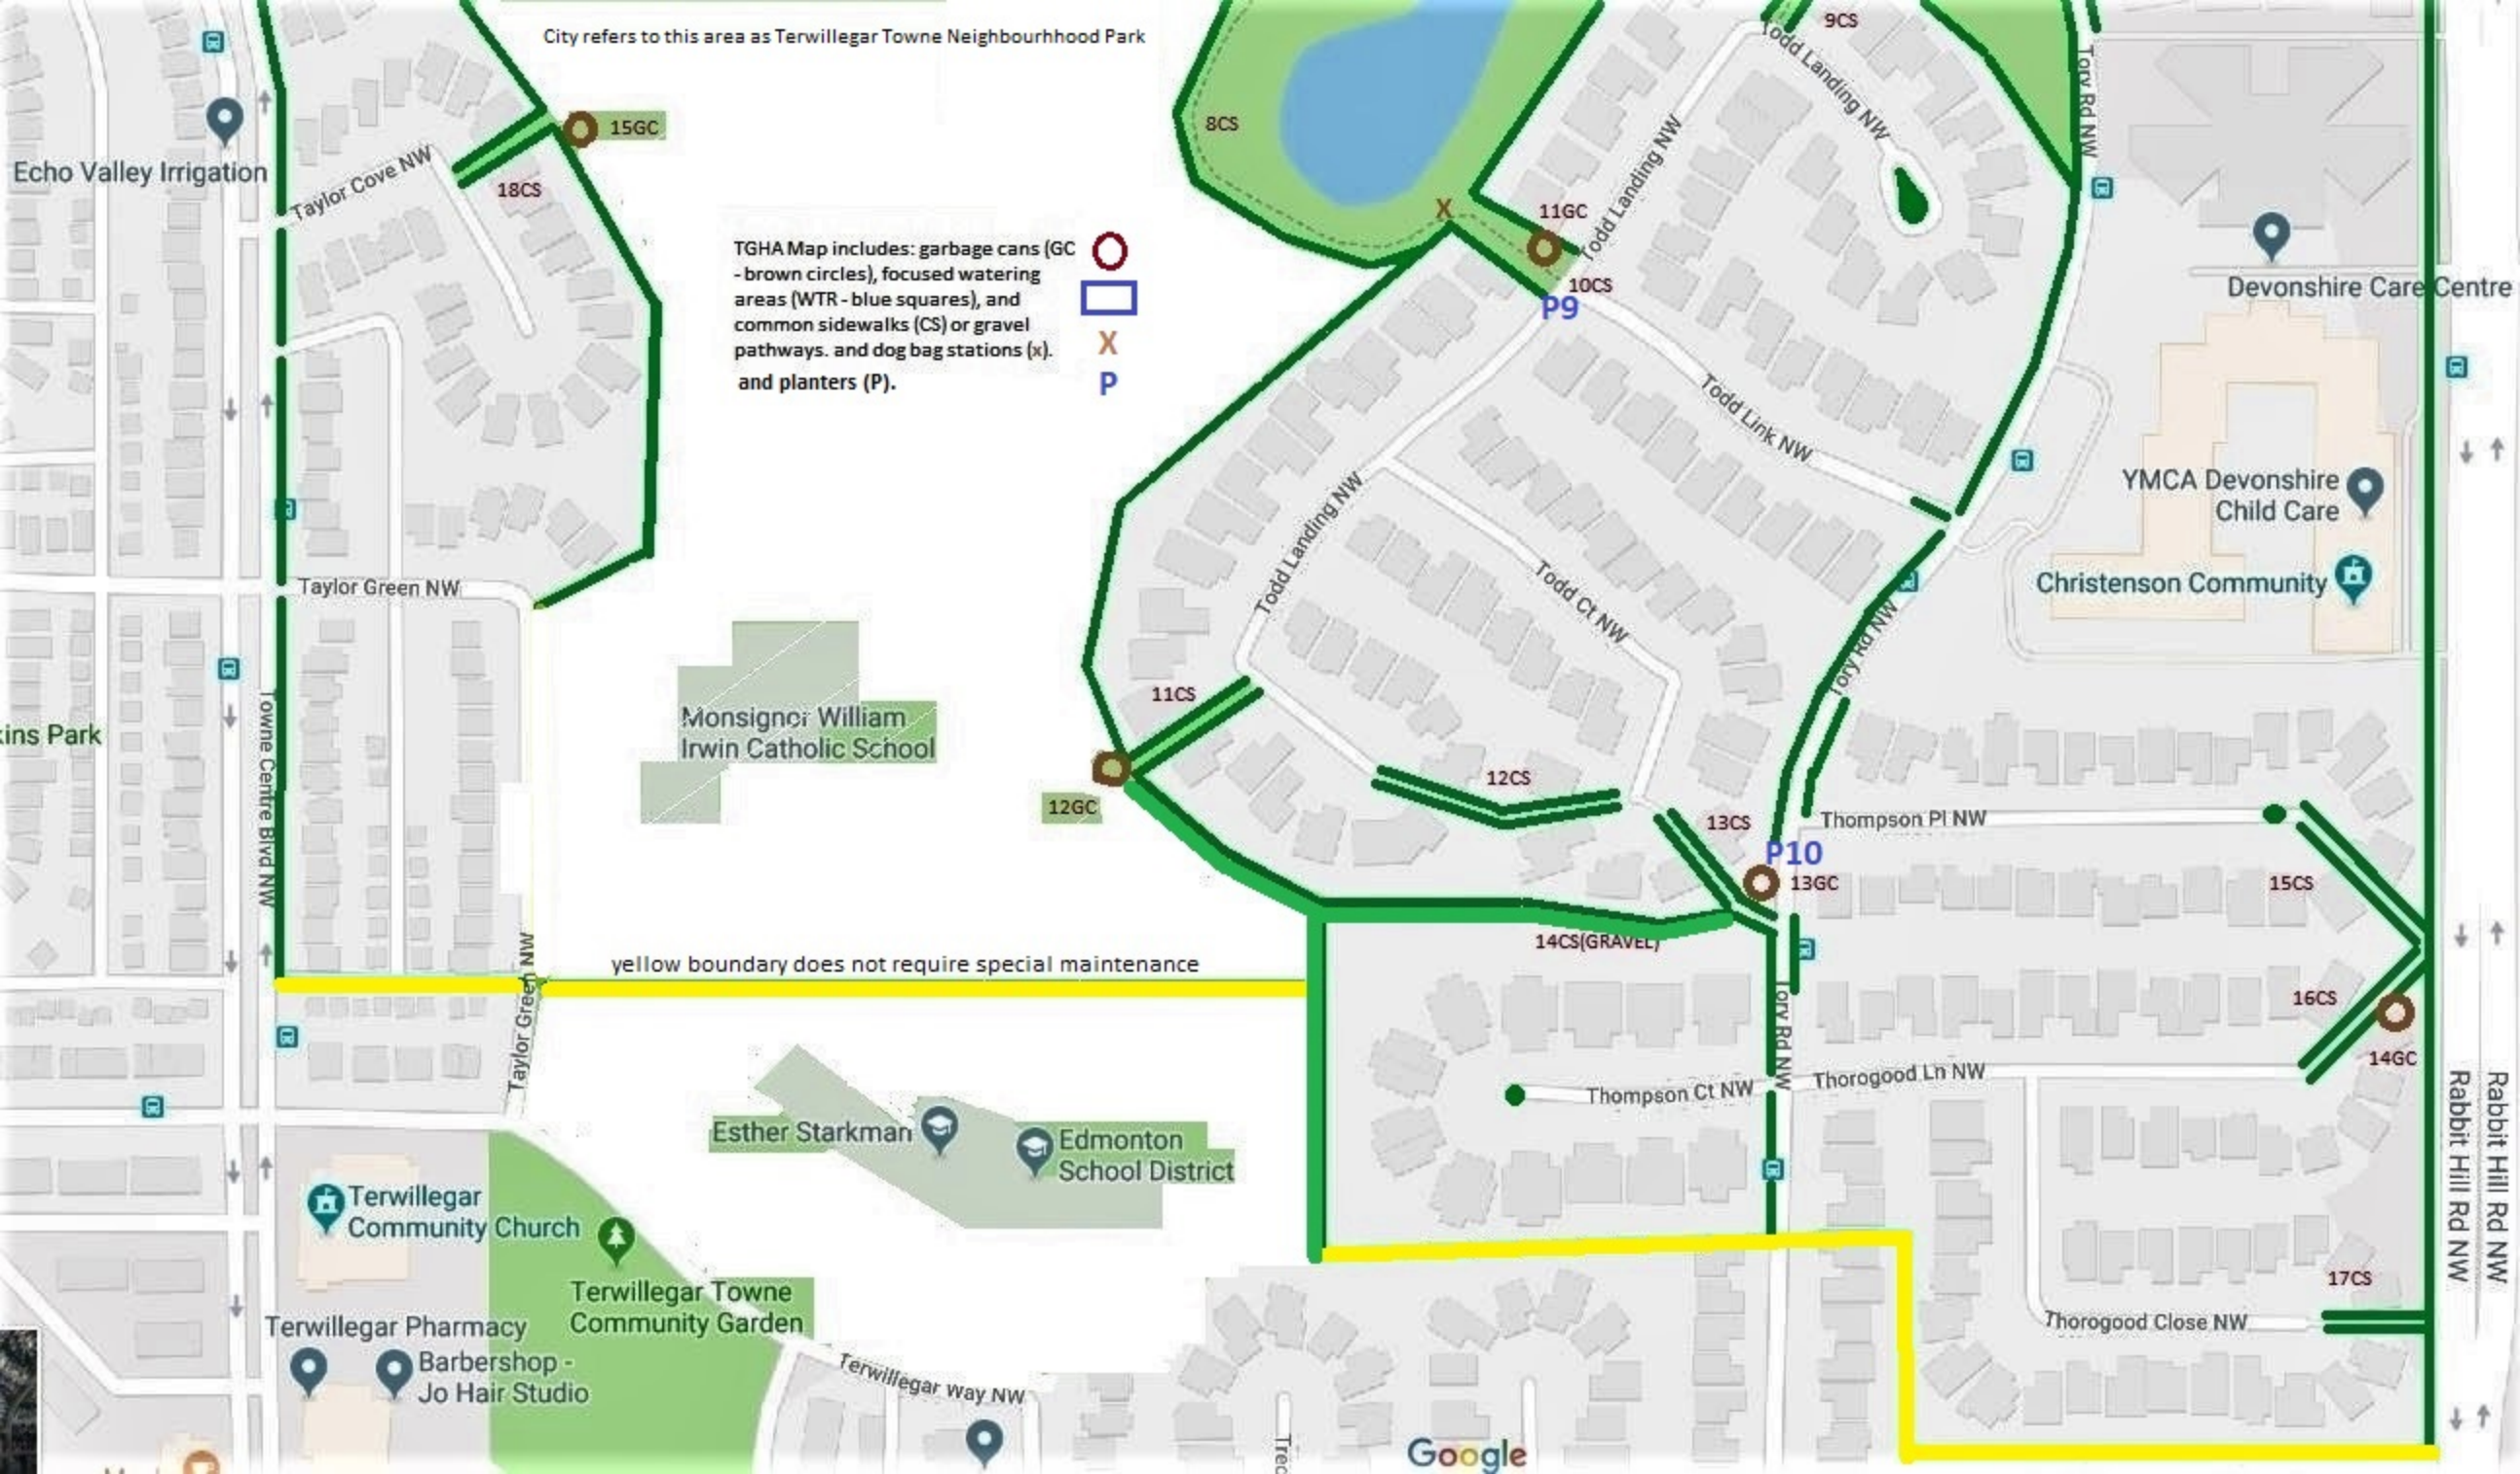

City refers to this area as Terwillegar Towne Neighbourhood Park

TGHA Map includes: garbage cans (GC - brown circles), focused watering areas (WTR - blue squares), and common sidewalks (CS) or gravel pathways, and dog bag stations (x) and planters (P).

yellow boundary does not require special maintenance